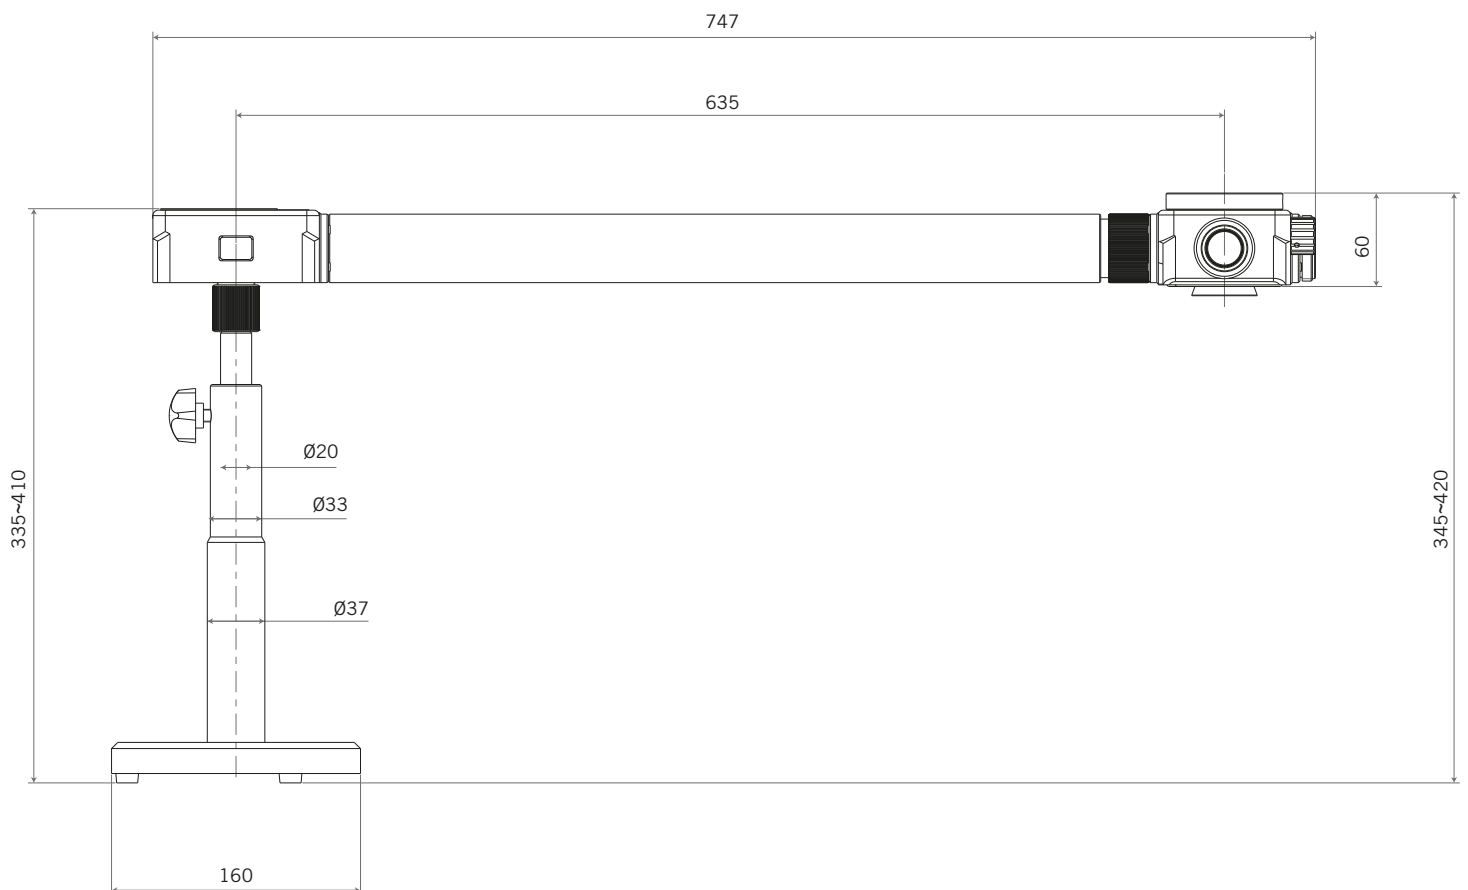

Multi-Head Viewing System

MHV-2 LS | Dual observation optical bridge (side by side) on left side

Units in mm